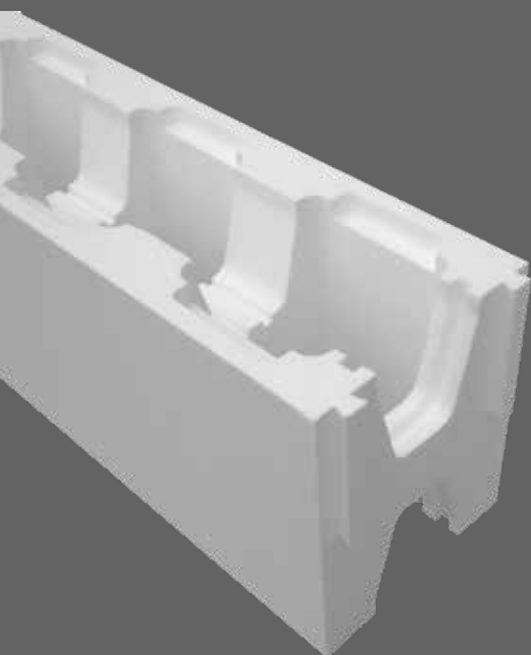

PERCHÈ SCEGLIERE UNA PISCINA IN CASSERI

Why choose a formwork pool

SOLIDO

una struttura robusta in cemento armato con una durata eccezionale nel tempo

SOLID: a robust reinforced concrete structure with exceptional durability

ECO-SOSTENIBILE

è riciclabile al 100%, imputrescibile ed impermeabile

ECO-SUSTAINABLE: Is 100% recyclable, rot-proof and waterproof

ADATTABILE E VELOCE

i casseri sono leggeri e facili da lavorare, permettono di realizzare facilmente ogni forma di piscina con ridotti tempi di esecuzione

ADAPTABLE AND QUICK: formworks are lightweight and easy to work with, making it easy to create any pool shape with reduced lead times

ISOLAMENTO TERMICO

Materiale a celle chiuse che isola perfettamente la piscina dalla dispersione termica che avviene attraverso le pareti

THERMAL INSULATION: Closed-cell material that perfectly insulates the pool from heat loss that occurs through the walls