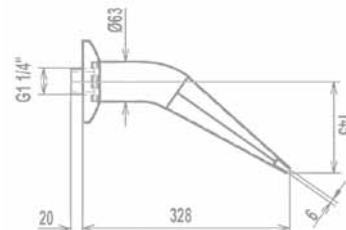

CASCATA ANACONDA / ANACONDA WATERFALL

Codice / code	Descrizione / description
1041273	Cascata anaconda - inox 304 Anaconda waterfall stainless steel 304

Attacchi Ø	Portata m³/h
2"1/2	15

**CANNONE AD ACQUA CORFU INOX 316 NON RICHIEDE ANCORAGGIO
CORFU WATER CANNON INOX 316 ANCHOR NOT REQUIRED**

La bocchetta "A" crea l'effetto di un ampio spruzzo rotondo. La bocchetta "B" crea l'effetto di un leggero raggio diritto. La bocchetta "C" getta l'acqua in 4 file sottili raccolte in una direzione. La bocchetta "D" getta l'acqua in 6 file sottili raccolte in un getto circolare.

The nozzle "A" creates the effect of a round broad spray. The nozzle "B" creates the effect of a right light beam. The nozzle "C" throws water in 4 rows of thin water collected in one direction. The nozzle "D" throws water in 6 files thin jet of water collected in a circular jet.

Codice / code	Descrizione / description	Attacchi Ø	Portata m3/h
1041260	Cannone Corfu lucido - inox 316 / Corfu polished cannon-316 1"1/2 6	1"1/2	6

Codice / code	Descrizione / description
1041266	Bocchetta A - inox 316 / nozzle A-316
1041267	Bocchetta B - inox 316 / nozzle B-316
1041268	Bocchetta C - inox 316 / nozzle C-316
1041269	Bocchetta D - inox 316 / nozzle D-316

**GETTO ACQUA A PARETE BRA - INOX 316
WATER JET WALL BRA 316 STAINLESS STEEL**

Codice / code	Descrizione / description	Attacchi / Connec-tion Ø	Portata / flow rate m3/h
1041261	Getto d'acqua a parete Bra - inox 316 / Bra wall water jet-316 1"	1"1/2	6